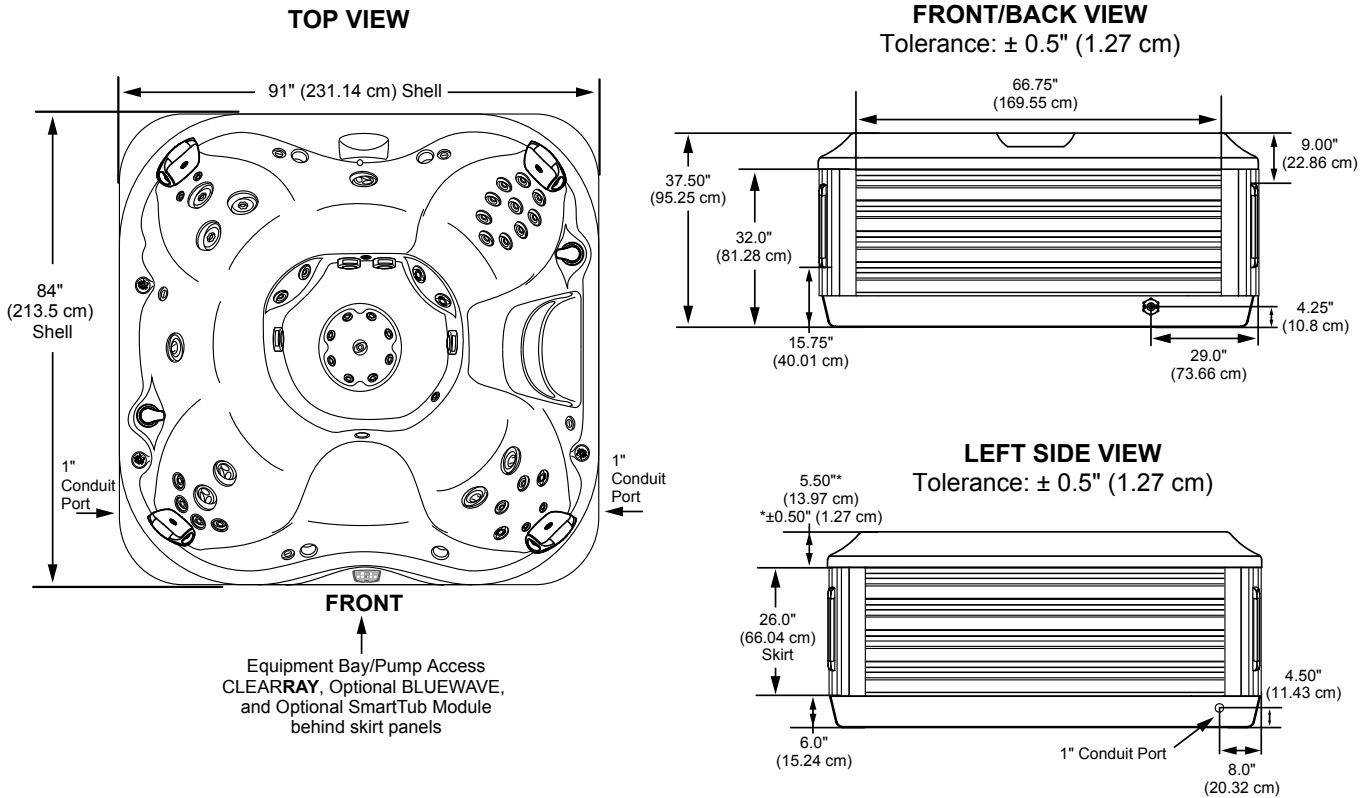

Seat Depths

- A = 26.50" (67.47 cm)**
- B = 25.25" (64.14 cm)**
- C = 25.25" (64.14 cm)**
- D = 23.75" (60.33 cm)**
- E = 28.25" (71.76 cm)**

- F = 27.25" (69.22 cm)**
- G = 17.50" (44.45 cm)**
- H = 33.75" (85.73 cm)**

Listed dimensions represent distance from top of acrylic to lowest point in seat. Tolerance $\pm 0.5"$ (1.27 cm).

Dimensions/Specifications are Subject to Change Without Notice

Jacuzzi J-365

Dimensions

IMPORTANT! Always measure each hot tub for exact dimensions **BEFORE** designing its foundational support and/or decking.

Dimensions/specifications subject to change without notice. Tolerance $\pm 0.5"$ (1.27 cm)