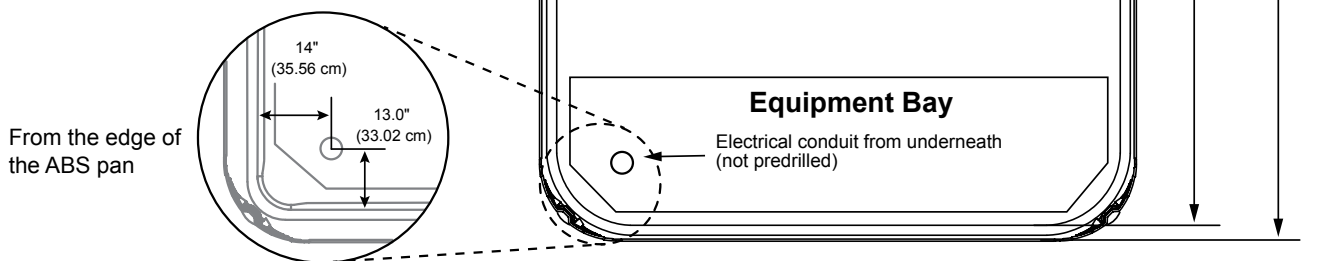

Listed dimensions represent distance from top of acrylic to lowest point in seat. Tolerance $\pm 0.5"$ (1.27 cm).

Dimensions/Specifications are Subject to Change Without Notice

Jacuzzi J-365

Dimensions

IMPORTANT! Always measure each hot tub for exact dimensions **BEFORE** designing its foundational support and/or decking.

Important Panel Details

NOTE: Over time the panel(s) may bow, this is considered normal. The panels will straighten out when reinstalled into the mounting channel. Place one end of the panel into the channel first then flatten the panel and insert the other end.

Dimensions/specifications subject to change without notice. Tolerance $\pm 0.5"$ (1.27 cm)