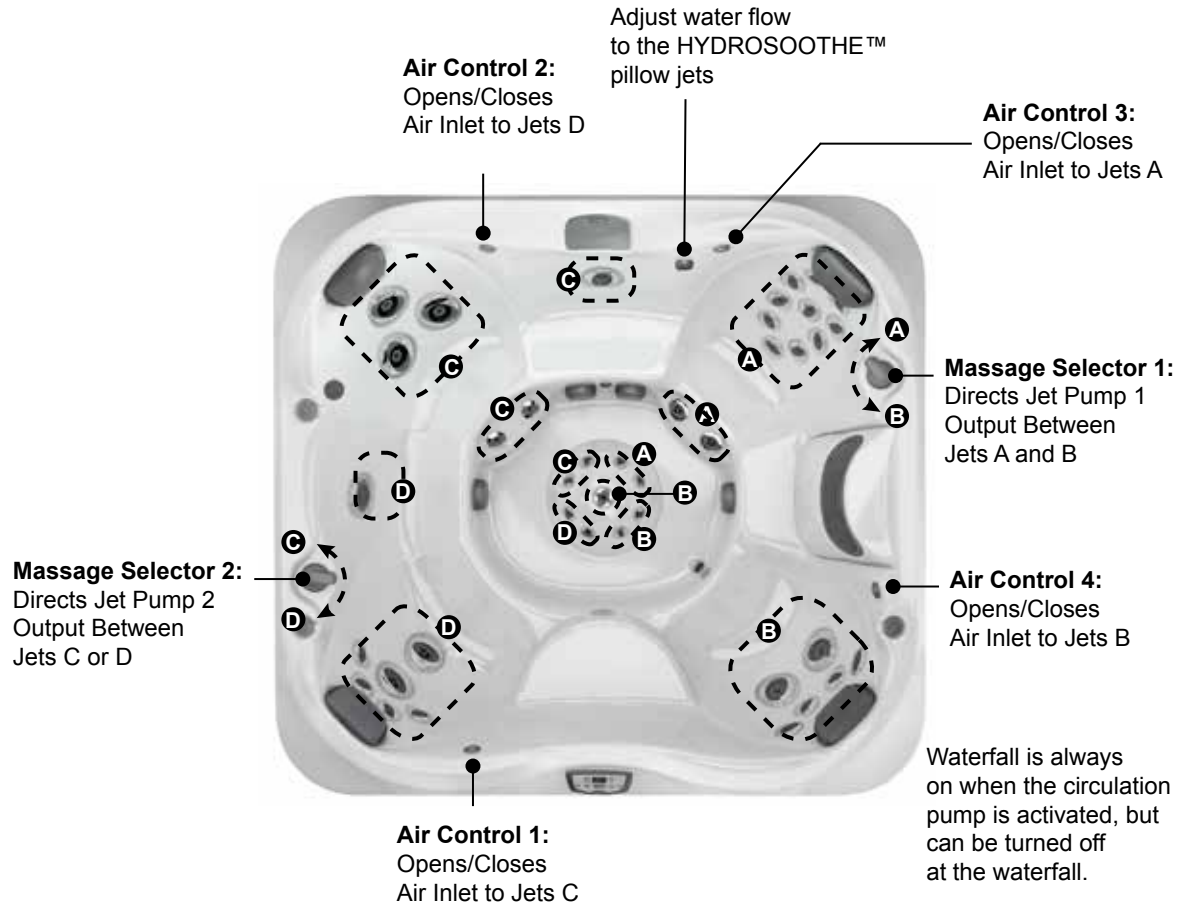

Jacuzzi J-365

Operation/Seat Depths